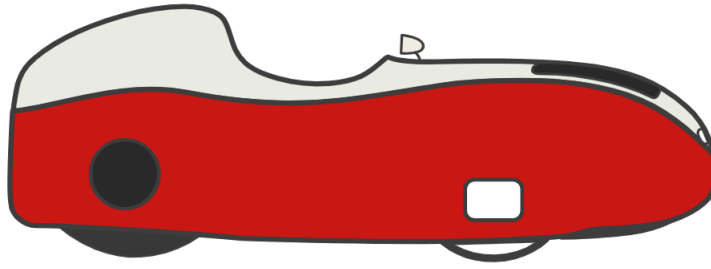

M 9.1

Alpha M9

Comanda: 0000001996

Data: 07/02/2024

Optiune	Selectie
1.01 alpha 7/9 bottom	Red Metallic
1.02 alpha 7/9 top	White Metallic
1.03 alpha 7/9 nose cover	Carbon Transparent
1.05 alpha 7/9 mirror cones	not ordered
1.06 Alpha 7/9 hood	Carbon Transparent
1.07 alpha 7/9 derailleur cover	Carbon Transparent
2.00 alpha 7/9 electra	Electra
2.001 Headlight Alpha9	Lupine SL X(wire remote)
2.0012 SL X Headlight support A9	Yes
2.002 alpha 7/9 pedals	No(-47eur)
2.01 alpha 7/9 crank length	Rotor Aldu 155
2.02 alpha 7/9 chain ring outside	65T
2.03 alpha 7/9 chain ring inside	no inside blade single speed(at 12 speed)
2.04 alpha/m 9 drum brakes	90mm
2.05 alpha 7/9 bottle cage holder	No
2.055 alpha 9 mirror(Zefal L+R standard)	Zefal Left+right
2.06 Alpha 7/9 tank steering	Yes (no brake light available for the moment)
2.08 Alpha 7/9 ventisit	no seat pad
2.085 A7 Hood option	Yes
2.085 A9 series Hood option	Standard
2.086 Windscreen wiper	Yes
2.09 alpha 7/9 Gearing setting	Rotor 11-52 12 Speed
2.10 Tyres Alpha 7/9	Schwalbe One
2.11 Rear tyre Alpha7/9	Continental GP5000
2.12 alpha 7/9 lift handle	Yes

Optiune**Selectie**

Alpha 7/9 Driver hight

1.80m

Alpha 7/9 Seat size

size XL-ergo(M9/A9)

Alpha 7/9 carbon arm support

Yes

Alpha 7/9 weight of driver