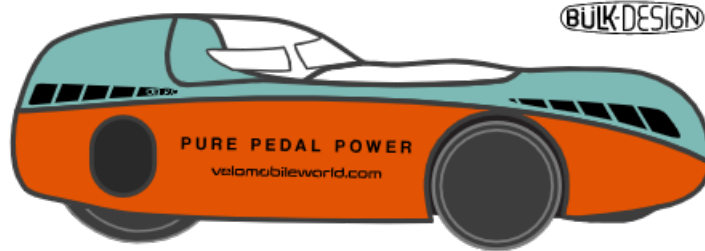

# Bulk Urban

Comanda: 0000002026

Data: 21/02/2024

## BÜLK URBAN

Optiune	Selectie
1.01 Buelk bottom	Pure Orange (RAL 2004)
1.02 Buelk Top	Turquoise (RAL 6027)
1.03 Mirror cone Buelk	Pure Orange (RAL 2004)
1.04 Buelk hotspot	Pure Orange (RAL 2004)
1.05 Buelk front cover	Pure Orange (RAL 2004)
1.061 Hood option 1	Turquoise (RAL 6027)
1.062 Hood option 2	Pure Orange (RAL 2004)
1.063 Hood option 3	not ordered
1.07 Buelk Derailleur cover	Carbon Transparent
2.01 Bulk light options	Head light+hotspot, blinkers, horn 12V+charger
2.011 Headlight Bulk	Lupine SL X(wire remote)
2.02 Bulk Cranks	Crank length 140 mm
2.021 Bulk BB holder	Standard
2.03 Bulk Chain ring	60T
2.04 Bulk small Chain ring	39T
2.041 Bulk U wheel covers	Yes
2.05 Bulk Front tyres	Contact urban 32-406
2.06 Bulk front rims	Alex Rims 406(301 grams)
2.07 Bulk brake option	90mm
2.071 Bulk tanksteering	No
2.08 Bulk Luggage compartment	Left+Right
2.09 Bulk Mirror options	3D Printed cones L+R
2.10 Bulk Bidon holder	Yes
2.11 Cat Eye Enduro CC-ED 400 Computer	No
2.12 Bulk shoulder polster	2cm