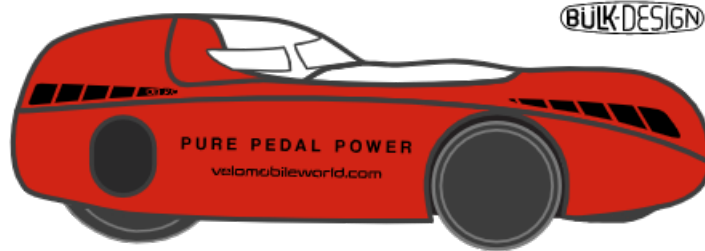

# Bulk Urban

Comanda: 0000002027

Data: 21/02/2024

## BÜLK URBAN

Optiune	Selectie
1.01 Buelk bottom	Traffic Red (RAL 3020)
1.02 Buelk Top	Traffic Red (RAL 3020)
1.03 Mirror cone Buelk	not ordered
1.04 Buelk hotspot	Traffic Red (RAL 3020)
1.05 Buelk front cover	Traffic Red (RAL 3020)
1.061 Hood option 1	Traffic Red (RAL 3020)
1.062 Hood option 2	Traffic Red (RAL 3020)
1.063 Hood option 3	not ordered
1.07 Buelk Derailleur cover	Carbon Transparent
2.01 Bulk light options	Head light+hotspot, blinkers, horn 12V+charger
2.011 Headlight Bulk	IQx Head light
2.02 Bulk Cranks	Crank length 140 mm
2.021 Bulk BB holder	Standard
2.03 Bulk Chain ring	60T
2.04 Bulk small Chain ring	36T
2.041 Bulk U wheel covers	Yes
2.05 Bulk Front tyres	Contact urban 32-406
2.06 Bulk front rims	Alex Rims 406(301 grams)
2.07 Bulk brake option	90mm
2.071 Bulk tanksteering	No
2.08 Bulk Luggage compartment	Left+Right
2.09 Bulk Mirror options	Left+Right Zefal
2.10 Bulk Bidon holder	No
2.11 Cat Eye Enduro CC-ED 400 Computer	No
2.12 Bulk shoulder polster	3cm