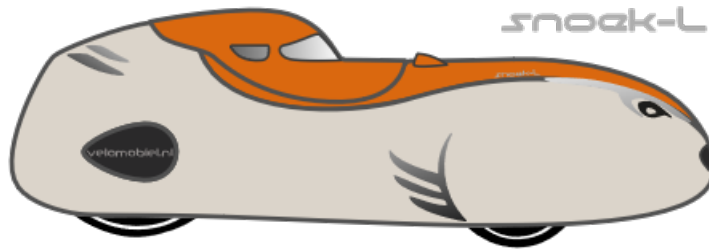

# Snoek-L

Order: 0000002055

Date: 12/03/2024

Option	Selected
1.00 SN_airintake	Carbon Transparent
1.01 SN_bottom	Special Color Request (write in observation)
1.02 SN_top	Orange Metallic
1.03 SN_mirror_cones	Orange Metallic
1.04 SN_racehood	Orange Metallic
1.05 SN_derailleur cover	Carbon Transparent
2.00 SN_Electra	IQ-XS High beam 10 watt
2.001 Battery options	No
2.02 Crank lenght SN-L	155
2.03 Chainring combination	65/46
2.04 Soft springs front	No(red standard stiff)
2.05 tires	conti urban 32-406 standard
2.06 drum brakes	90
2.07 mirrors	Snoek mirror Light with cone L+R
2.08 Racehood	Yes
2.10 cassette SN	11-32T
2.11 driver height	180
2.12 weight driver	80

**Remark: Color : Lamborghini Purple viola 40  
metallic (like Qv last year)in NL : usb punt, gps,  
armst. bidonhouder**