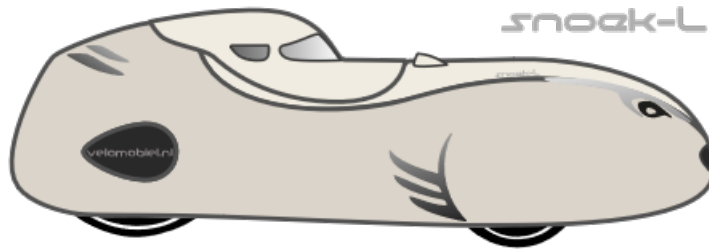

Snoek-L

Order: 0000002058

Date: 13/03/2024

Option	Selected
1.00 SN_airintake	Carbon Transparent
1.01 SN_bottom	Special Color Request (write in observation)
1.02 SN_top	White (RAL 9010)
1.03 SN_mirror_cones	White (RAL 9010)
1.04 SN_racehood	White (RAL 9010)
1.05 SN_derailleur cover	Carbon Transparent
2.00 SN_Electra	Electra IQ-X
2.001 Battery options	12V 5 AH battery
2.02 Crank lenght SN-L	160
2.03 Chainring combination	56/36
2.04 Soft springs front	No(red standard stiff)
2.05 tires	conti urban 32-406 standard
2.06 drum brakes	70
2.07 mirrors	Snoek mirror Extra Light with cone L
2.08 Racehood	Yes
2.10 cassette SN	11-32T
2.11 driver height	190
2.12 weight driver	75

**Remark: Bottom color : Ral 4004 In NL: uitstap
hulp! armst. vloermatten,gps**