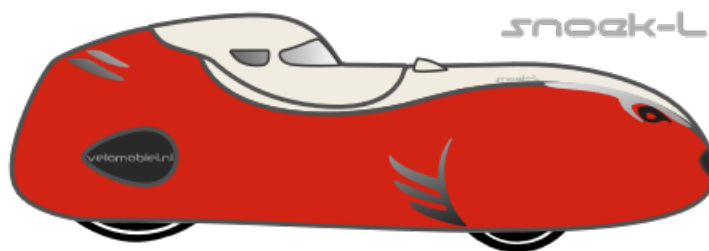

Snoek-L

Order: 0000002059

Date: 13/03/2024

Option	Selected
1.00 SN_airintake	Carbon Transparent
1.01 SN_bottom	Traffic Red (RAL 3020)
1.02 SN_top	White (RAL 9010)
1.03 SN_mirror_cones	White (RAL 9010)
1.04 SN_racehood	White (RAL 9010)
1.05 SN_derailleur cover	Carbon Transparent
2.00 SN_Electra	IQ-XM High beam 16 watt
2.001 Battery options	12V 5 AH battery
2.02 Crank lenght SN-L	160
2.03 Chainring combination	53/33
2.04 Soft springs front	Yes(blue)
2.05 tires	conti urban 32-406 standard
2.06 drum brakes	70
2.07 mirrors	Snoek mirror Extra with cone L+R
2.08 Racehood	No
2.10 cassette SN	11-32T
2.11 driver height	180
2.12 weight driver	80