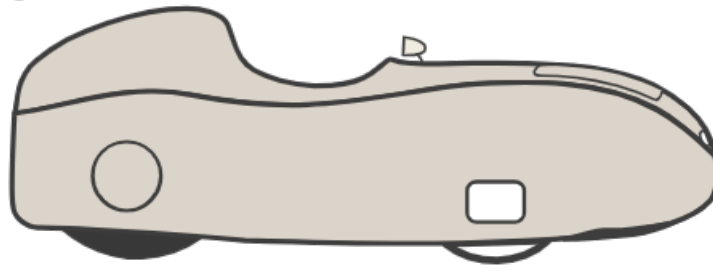

M 9.1

Alpha M9

Comanda: 0000002062

Data: 14/03/2024

Optiune	Selectie
1.01 alpha 7/9 bottom	Special Color Request (write in observation)
1.02 alpha 7/9 top	Special Color Request (write in observation)
1.03 alpha 7/9 nose cover	Special Color Request (write in observation)
1.05 alpha 7/9 mirror cones	not ordered
1.06 Alpha 7/9 hood	Special Color Request (write in observation)
1.07 alpha 7/9 derailleur cover	Special Color Request (write in observation)
2.00 alpha 7/9 electra	Electra
2.001 Headlight Alpha9	Lupine SL X(wire remote)
2.0012 SL X Headlight support A9	Yes
2.002 alpha 7/9 pedals	No(-47eur)
2.01 alpha 7/9 crank length	Rotor Aldu 160
2.02 alpha 7/9 chain ring outside	60T
2.03 alpha 7/9 chain ring inside	no inside blade single speed(at 12 speed)
2.04 alpha/m 9 drum brakes	90mm
2.05 alpha 7/9 bottle cage holder	No
2.055 alpha 9 mirror(Zefal L+R standard)	no extra mirrors beside the standard mirrors
2.06 Alpha 7/9 tank steering	Yes (no brake light available for the moment)
2.08 Alpha 7/9 ventisit	seat pad
2.085 A9 series Hood option	Standard
2.086 Windscreen wiper	Yes
2.09 alpha 7/9 Gearing setting	Rotor 11-52 12 Speed
2.10 Tyres Alpha 7/9	Schwalbe One
2.11 Rear tyre Alpha7/9	Continental GP5000
2.12 alpha 7/9 lift handle	Yes
Alpha 7/9 Driver hight	1.80m

Optiune**Selectie**

Alpha 7/9 Seat size

size L-ergo(for Alpha9.2/M9/W9)

Alpha 7/9 carbon arm support

Yes

Alpha 7/9 weight of driver

90kg

Luggage compartment Alpha 7/9

Left+Right

**Observatie: LOOK INTO OBSERVATION INTERN
PLS**