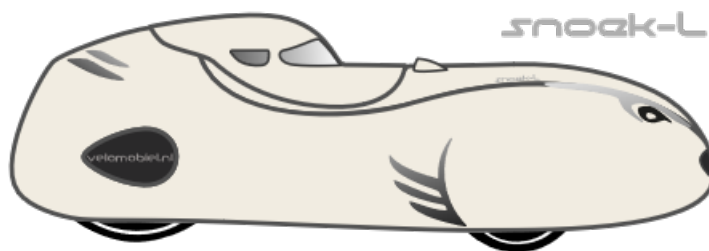

Snoek-L

Order: 0000002067

Date: 20/03/2024

Option	Selected
1.00 SN_airintake	Carbon Transparent
1.01 SN_bottom	White (RAL 9010)
1.02 SN_top	White (RAL 9010)
1.03 SN_mirror_cones	White (RAL 9010)
1.04 SN_racehood	White (RAL 9010)
1.05 SN_derailleur cover	Carbon Transparent
2.00 SN_Electra	IQ-XM High beam 16 watt
2.001 Battery options	12V 5 AH battery
2.02 Crank lenght SN-L	160
2.03 Chainring combination	53/33
2.04 Soft springs front	No(red standard stiff)
2.05 tires	conti urban 32-406 standard
2.06 drum brakes	90
2.07 mirrors	Snoek mirror Extra with cone L+R
2.08 Racehood	No
2.10 cassette SN	11-40T
2.11 driver height	185
2.12 weight driver	80