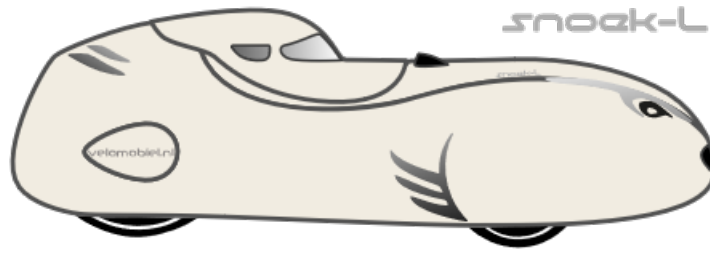

Snoek-L

Order: 0000002092

Date: 16/04/2024

Option	Selected
1.00 SN_airintake	White (RAL 9010)
1.01 SN_bottom	White (RAL 9010)
1.02 SN_top	White (RAL 9010)
1.03 SN_mirror_cones	White (RAL 9010)
1.04 SN_racehood	White (RAL 9010)
1.05 SN_derailleur cover	White (RAL 9010)
2.00 SN_Electra	Electra IQ-X
2.001 Battery options	12V 5 AH battery
2.02 Crank lenght SN-L	160
2.03 Chainring combination	53/33
2.04 Soft springs front	No(red standard stiff)
2.05 tires	conti urban 32-406 standard
2.06 drum brakes	90
2.07 mirrors	Snoek mirror Light with cone L+R
2.08 Racehood	No
2.10 cassette SN	11-32T
2.11 driver height	185
2.12 weight driver	85