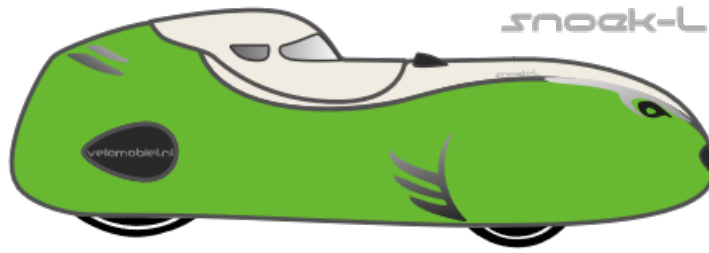

Snoek-L

Order: 0000002093

Date: 16/04/2024

Option	Selected
1.00 SN_airintake	Carbon Transparent
1.01 SN_bottom	Kawasaki green 777
1.02 SN_top	White (RAL 9010)
1.03 SN_mirror_cones	Traffic Black (RAL 9017)
1.04 SN_racehood	White (RAL 9010)
1.05 SN_derailleur cover	Carbon Transparent
2.00 SN_Electra	Electra IQ-X
2.001 Battery options	12V 5 AH battery
2.02 Crank lenght SN-L	155
2.03 Chainring combination	60/42
2.04 Soft springs front	No(red standard stiff)
2.05 tires	conti urban 32-406 standard
2.06 drum brakes	90
2.07 mirrors	Snoek mirror Light with cone L+R
2.08 Racehood	No
2.10 cassette SN	11-40T
2.11 driver height	185
2.12 weight driver	80

Remark: **cones: carbon look!** ,