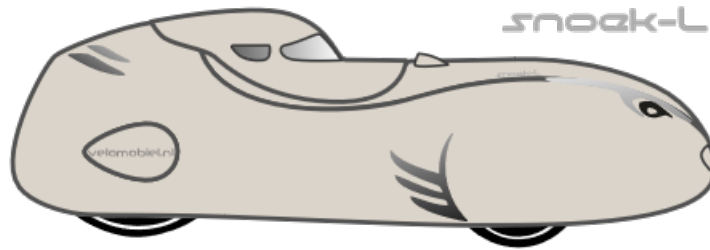

# Snoek-L

Order: 0000002094

Date: 16/04/2024

Option	Selected
1.00 SN_airintake	Special Color Request (write in observation)
1.01 SN_bottom	Special Color Request (write in observation)
1.02 SN_top	Special Color Request (write in observation)
1.03 SN_mirror_cones	Special Color Request (write in observation)
1.04 SN_racehood	Special Color Request (write in observation)
1.05 SN_derailleur cover	Special Color Request (write in observation)
2.00 SN_Electra	Electra IQ-X
2.001 Battery options	12V 5 AH battery
2.02 Crank lenght SN-L	155
2.03 Chainring combination	53/33
2.04 Soft springs front	No(red standard stiff)
2.05 tires	conti urban 32-406 standard
2.06 drum brakes	70
2.07 mirrors	Snoek mirror Light with cone L+R
2.08 Racehood	Yes
2.10 cassette SN	11-36T
2.11 driver height	195
2.12 weight driver	90

**Remark: Color : Fiat azzurro volare 952 only**  
**mirrorcones : carbon look NO velomobiel.nl**  
**sticker 12 speed XT 11-36 Only 60 T chainring with**  
**double protector in NL , stuurkabel**