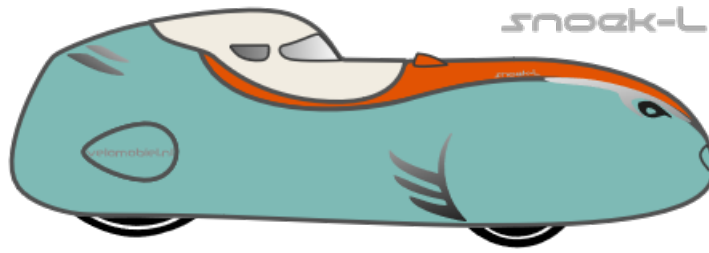

Snoek-L

Order: 0000002097

Date: 16/04/2024

Option	Selected
1.00 SN_airintake	Turquoise (RAL 6027)
1.01 SN_bottom	Turquoise (RAL 6027)
1.02 SN_top	Pure Orange (RAL 2004)
1.03 SN_mirror_cones	Pure Orange (RAL 2004)
1.04 SN_racehood	White (RAL 9010)
1.05 SN_derailleur cover	Turquoise (RAL 6027)
2.00 SN_Electra	Electra IQ-X
2.001 Battery options	12V 5 AH battery
2.02 Crank lenght SN-L	155
2.03 Chainring combination	53/33
2.04 Soft springs front	Yes(blue)
2.05 tires	conti urban 32-406 standard
2.06 drum brakes	70
2.07 mirrors	Snoek mirror Extra with cone L+R
2.08 Racehood	No
2.10 cassette SN	11-32T
2.11 driver height	185
2.12 weight driver	75