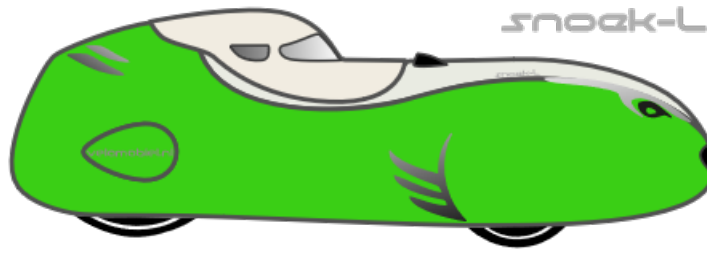

Snoek-L

Order: 0000002104

Date: 25/04/2024

Option	Selected
1.00 SN_airintake	Green Metallic
1.01 SN_bottom	Green Metallic
1.02 SN_top	White Metallic
1.03 SN_mirror_cones	Green Metallic
1.04 SN_racehood	White (RAL 9010)
1.05 SN_derailleur cover	Green Metallic
2.00 SN_Electra	Electra IQ-X
2.001 Battery options	12V 5 AH battery
2.02 Crank lenght SN-L	170
2.03 Chainring combination	53/33
2.04 Soft springs front	No(red standard stiff)
2.05 tires	conti urban 32-406 standard
2.06 drum brakes	90
2.07 mirrors	BM with cone L+R
2.08 Racehood	No
2.10 cassette SN	11-36T
2.11 driver height	185
2.12 weight driver	85