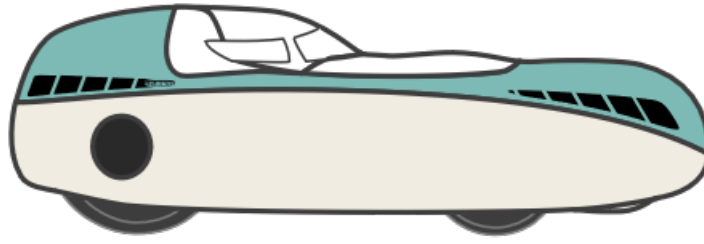

Bulk

BULK-DESIGN

Order: 0000002107

Date: 26/04/2024

Option	Selected
1.01 Buelk bottom	White (RAL 9010)
1.02 Buelk Top	Turquoise (RAL 6027)
1.03 Mirror cone Buelk	Turquoise (RAL 6027)
1.04 Buelk hotspot	Turquoise (RAL 6027)
1.05 Buelk front cover	Turquoise (RAL 6027)
1.061 Hood option 1	Turquoise (RAL 6027)
1.062 Hood option 2	not ordered
1.063 Hood option 3	not ordered
1.07 Buelk Derailleur cover	Carbon Transparent
2.01 Bulk light options	Light module on top blinkers+horn 12V+Charger
2.011 Headlight Bulk	IQx Head light
2.02 Bulk Cranks	Crank length 150 mm
2.021 Bulk BB holder	Standard
2.03 Bulk Chain ring	60T
2.04 Bulk small Chain ring	42T
2.05 Bulk Front tyres	Schwalbe one 28-406-standard
2.06 Bulk front rims	Alex Rims 406(301 grams)
2.07 Bulk brake option	90mm
2.071 Bulk tanksteering	Yes(only for 90mm brakes)
2.08 Bulk Luggage compartment	No
2.09 Bulk Mirror options	Left+right+cones
2.10 Bulk Bidon holder	No
2.11 Cat Eye Enduro CC-ED 400 Computer	Yes
2.12 Bulk shoulder polster	2.5cm
2.121 Bulk carbon headrest	Medium: 160-180

Option	Selected
2.122 Bulk ventisit headrest	Yes
2.13 Bulk Ventisit	Yes
2.14 Bulk Elbow rest option	No
2.151 Hood option 1	Combi-foam with high protuberances
2.152 Hood option 2	No Lid/Hood
2.153 Hood option 3	No Lid/Hood
2.154 Windscreen wiper Bulk	No
2.155 Bulk anti fog lens	No
2.156 Bulk side windows	No(No Lid/Hood)
2.16 Bulk Hole in lid	No
2.17 Bulk Casette	cassette 11-36T
2.19 Bulk stickers	black
2.20 Bulk Driver height	1.80m
2.21 Bulk weight of driver	75kg
2.22 Rear air suspension with damping	Yes
2.23 Suspension setting:comfort/sport	comfort
2.24 Reinforcement for trailer hitch	Yes
2.25 Bulk floor mats	No
2.26 Bigger foot bumps	Yes

Remark: Inseam 82.5; Xseam 105; Shoulder width47.5; Shoulder Height60; Head Height 100; Shoe size 44