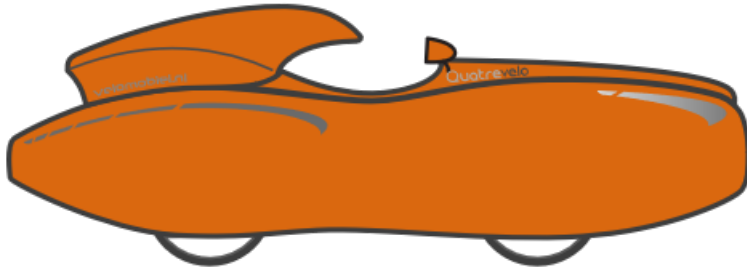

Quatrevelo Head in

Quatrevelo head-in

Order: 0000002116

Date: 08/05/2024

Option	Selected
Bottom paint	Orange Metallic
Colour extra hood	White (RAL 9010)
Hood	Orange Metallic
Mirror cone	Orange Metallic
Top paint	Orange Metallic
Cassette	cassette 11-36T
Chain ring front	Chainring 70T
Crank length	155 mm
Extra Hood	No
Head light options	2x IQ X
Lamp support	No
Lift Handle	Yes
Mirror option	Both left and right with mirror cone
QV Foot hatch	Foot hatch with holes
Rear Brakes	No
Rims + brakes options QV	90 mm drumbrakes + standard rims
Tyres	Tryker 40-406