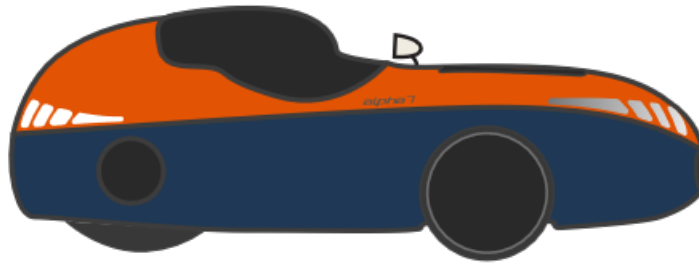

# Alpha 7.2

Comanda: 0000002126

Data: 14/05/2024

Optiune	Selectie
1.00 alpha 7/9 air intake	Carbon Transparent
1.01 alpha 7/9 bottom	Sapphire Blue (RAL 5003)
1.02 alpha 7/9 top	Pure Orange (RAL 2004)
1.03 alpha 7/9 nose cover	Carbon Transparent
1.04 alpha 7/9 wheel covers	Carbon Transparent
1.05 alpha 7/9 mirror cones	not ordered
1.06 Alpha 7/9 hood	Carbon Transparent
1.07 alpha 7/9 derailleur cover	Carbon Transparent
2.00 alpha 7/9 electra	Electra
2.001 Headlight Alpha7	SL AF Lupine
2.002 alpha 7/9 pedals	Yes
2.01 alpha 7/9 crank length	Rotor Aldu 150
2.02 alpha 7/9 chain ring outside	65T
2.03 alpha 7/9 chain ring inside	no inside blade single speed(at 12 speed)
2.04 alpha 7/9 drum brakes	70mm
2.05 alpha 7/9 bottle cage holder	No
2.055 alpha 7 mirror+cones	Zefal Left+right (not assembled)
2.06 Alpha 7/9 tank steering	Yes
2.07 Alpha 7/9 seat support	long
2.08 Alpha 7/9 ventisit	seat pad
2.085 A7 Hood option	Yes
2.086 Windscreen wiper	Yes
2.09 alpha 7/9 Gearing setting	Rotor 11-52 12 Speed
2.10 Tyres Alpha 7/9	Schwalbe Pro one
2.11 Rear tyre Alpha7/9	Schwalbe Pro One

**Optiune****Selectie**

2.12 alpha 7/9 lift handle

Yes

Alpha 7/9 Driver hight

1.80m

Alpha 7/9 Seat size

Size L(for Alpha7)

Alpha 7/9 carbon arm support

Yes

Alpha 7/9 weight of driver

90kg

Luggage compartment Alpha 7/9

Left+Right

**Observatie:**