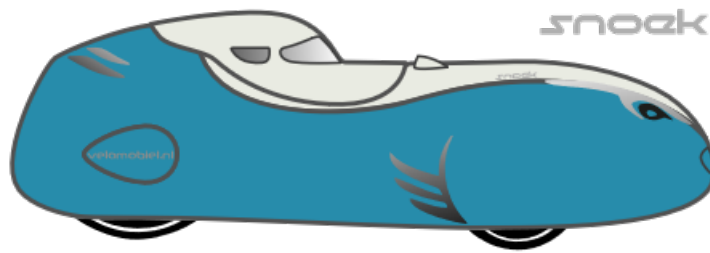

Snoek

Order: 0000002129

Date: 15/05/2024

Option	Selected
1.00 SN_airintake	Blue Metallic
1.01 SN_bottom	Blue Metallic
1.02 SN_top	White Metallic
1.03 SN_mirror_cones	White Metallic
1.04 SN_racehood	White Metallic
1.05 SN_derailleur cover	Blue Metallic
2.00 SN_Electra	IQ-XM High beam 16 watt
2.001 Battery options	12V 5 AH battery
2.02 Crank lenght	150
2.03 Chainring combination	60/42
2.04 Soft springs front	No(red standard stiff)
2.05 tires	Schwalbe one 28-406
2.06 drum brakes	90
2.07 mirrors	Snoek mirror Light with cone L+R
2.08 Racehood	Yes
2.09 Foothatch	Standard
2.10 cassette SN	11-36T
2.11 driver height	175
2.12 weight driver	75
2.13 Fin	model A