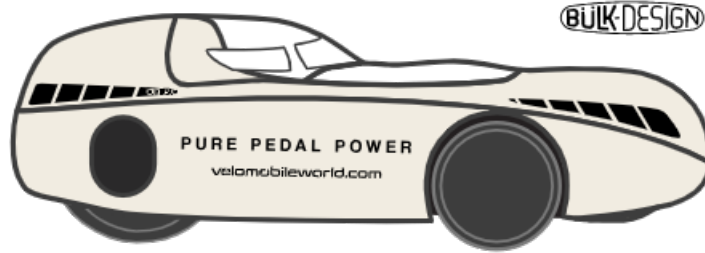

Bulk Urban

Comanda: 0000002132

Data: 16/05/2024

BÜLK URBAN

Optiune	Selectie
1.01 Buelk bottom	White (RAL 9010)
1.02 Buelk Top	White (RAL 9010)
1.03 Mirror cone Buelk	not ordered
1.04 Buelk hotspot	not ordered
1.05 Buelk front cover	Carbon Transparent
1.061 Hood option 1	White (RAL 9010)
1.062 Hood option 2	not ordered
1.063 Hood option 3	not ordered
1.07 Buelk Derailleur cover	Carbon Transparent
2.01 Bulk light options	Kellerman blinkers+horn Electra 12V+Charger
2.011 Headlight Bulk	IQx Head light
2.012 Bulk front cover	higher
2.02 Bulk Cranks	Crank length 140 mm
2.021 Bulk BB holder	Standard
2.03 Bulk Chain ring	56T
2.04 Bulk small Chain ring	no inside blade single speed(at 12 speed)
2.041 Bulk U wheel covers	Yes
2.05 Bulk Front tyres	Contact urban 32-406
2.06 Bulk front rims	Alex Rims 406(301 grams)
2.07 Bulk brake option	90mm
2.071 Bulk Urban tanksteering	Yes
2.08 Bulk Luggage compartment	No
2.09 Bulk Mirror options	3D Printed cones L+R
2.10 Bulk Bidon holder	No
2.11 Cat Eye Enduro CC-ED 400 Computer	No

Observatie: Rearwheel 27,5", tire: CCU 42- 584, Ginkgo Wheelsets to mount, Weight: 120 kg. All Sticker and mirrors not applied. Will be done by the customer. combi lid in transparent carbon if possible