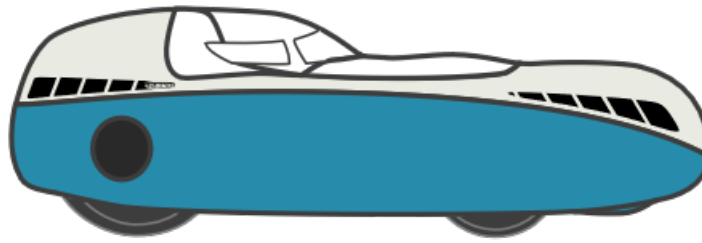

# Bulk

BULK-DESIGN

Comanda: 0000002152

Data: 04/06/2024

Optiune	Selectie
1.01 Buelk bottom	Blue Metallic
1.02 Buelk Top	White Metallic
1.03 Mirror cone Buelk	not ordered
1.04 Buelk hotspot	Blue Metallic
1.05 Buelk front cover	Blue Metallic
1.061 Hood option 1	Blue Metallic
1.062 Hood option 2	Blue Metallic
1.063 Hood option 3	not ordered
1.07 Buelk Derailleur cover	Carbon Transparent
2.01 Bulk light options	Head light+hotspot, blinkers, horn 12V+charger
2.011 Headlight Bulk	Lupine SL X(wire remote)
2.02 Bulk Cranks	Schlumpf Mountain Drive multicranks(125,145,165mm)
2.021 Bulk BB holder	Standard
2.03 Bulk Chain ring	70T
2.04 Bulk small Chain ring	no inside blade single speed(at 12 speed)
2.05 Bulk Front tyres	Schwalbe one 28-406-standard
2.06 Bulk front rims	Alex Rims 406(301 grams)
2.07 Bulk brake option	90mm
2.071 Bulk tanksteering	Yes(only for 90mm brakes)
2.08 Bulk Luggage compartment	Left+Right
2.09 Bulk Mirror options	Left+Right Zefal
2.10 Bulk Bidon holder	No
2.11 Cat Eye Enduro CC-ED 400 Computer	No
2.12 Bulk shoulder polster	2.5cm

<b>Optiune</b>	<b>Selectie</b>
2.121 Bulk carbon headrest	Medium: 160-180
2.122 Bulk ventisit headrest	Yes
2.13 Bulk Ventisit	Yes
2.14 Bulk Elbow rest option	Yes
2.151 Hood option 1	Racehood with motoradvisor high protuberances
2.152 Hood option 2	Combi-foam with high protuberances
2.153 Hood option 3	No Lid/Hood
2.154 Windscreen wiper Bulk	No
2.155 Bulk anti fog lens	Yes
2.156 Bulk side windows	Double windows
2.16 Bulk Hole in lid	Yes
2.17 Bulk Casette	Rotor 11-39 12 Speed
2.19 Bulk stickers	red
2.20 Bulk Driver height	1.75m
2.21 Bulk weight of driver	100kg
2.22 Rear air suspension with damping	Yes
2.23 Suspension setting:comfort/sport	comfort
2.24 Reinforcement for trailer hitch	Yes
2.25 Bulk floor mats	Yes
2.26 Bigger foot bumps	No

**Observatie: Inseam:80 cm; Xseam:105 cm;  
Shoulder width: 50 cm; Shoulder Height: 60 cm;  
Head Height:87.5 cm;**