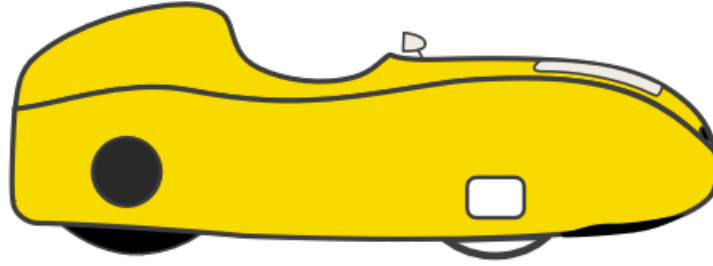

Alpha 9.2

Alpha9

Comanda: 0000002166

Data: 17/06/2024

Optiune	Selectie
1.01 alpha 7/9 bottom	Yellow (RAL 1023)
1.02 alpha 7/9 top	Yellow (RAL 1023)
1.03 alpha 7/9 nose cover	Glass transparent
1.05 alpha 7/9 mirror cones	not ordered
1.06 Alpha 7/9 hood	Special Color Request (write in observation)
1.07 alpha 7/9 derailleur cover	Carbon Transparent
2.00 alpha 7/9 electra	No electra
2.001 Headlight Alpha9	IQ-X headlight
2.0012 SL X Headlight support A9	Yes
2.002 alpha 7/9 pedals	Yes
2.01 alpha 7/9 crank length	Rotor Aldu 160
2.02 alpha 7/9 chain ring outside	56T
2.03 alpha 7/9 chain ring inside	no inside blade single speed(at 12 speed)
2.04 alpha/m 9 drum brakes	90mm
2.05 alpha 7/9 bottle cage holder	No
2.055 alpha 9 mirror(Zefal L+R standard)	Zefal Left+right
2.06 Alpha 7/9 tank steering	Yes
2.08 Alpha 7/9 ventisit	no seat pad
2.085 A9 series Hood option	With side windows
2.086 Windscreen wiper	Yes
2.09 alpha 7/9 Gearing setting	Rotor 11-52 12 Speed
2.10 Tyres Alpha 7/9	Schwalbe One
2.11 Rear tyre Alpha7/9	Continental GP5000
2.12 alpha 7/9 lift handle	Yes
Alpha 7/9 Driver hight	1.95m

Optiune**Selectie**

Alpha 7/9 Seat size

size XL-ergo(M9/A9)

Alpha 7/9 carbon arm support

Yes

Alpha 9 weight of driver

over 100kg

Luggage compartment Alpha 7/9