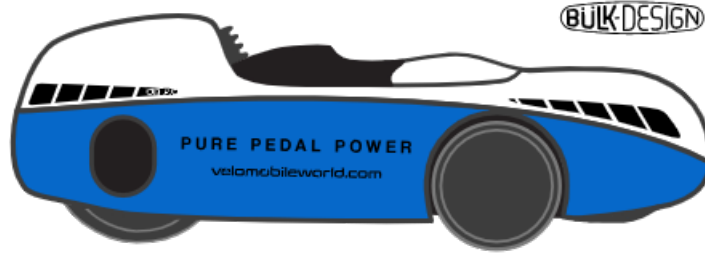

Bulk 4more

Comanda: 0000002168

Data: 17/06/2024

BÜLK 4M

Optiune	Selectie
1.01 Buelk 4M bottom	Sky Blue (RAL 5015)
2.01 Bulk 4M light options	Hotspot Lux+horn+adaptors
2.02 Bulk 4M Cranks	Crank length 140 mm
2.03 Bulk 4M Chain ring	56T
2.04 Bulk 4M small Chain ring	no chainring 1x11 speed standard
2.05 Bulk 4M wheel covers	Yes
2.09 Bulk 4M Mirror options	Left+Right
2.12 Bulk shoulder polster	2cm
2.121 Bulk 4M headrest	No headrest
2.122 Bulk ventisit headrest	No
2.13 Bulk Ventisit	Yes
2.14 Bulk Elbow rest option	No
2.151 Hood option	No Lid/Hood
2.152 combi lid option	Combi-foam with higher protuberances
2.154 Windscreen wiper Bulk	No
2.155 Bulk anti fog lens	No
2.156 Bulk side windows	No(No Lid/Hood)
2.16 Bulk Hole in lid	No
2.17 Bulk 4M Casette	cassette 11-40T
2.19 Bulk 4M stickers front&back	black
2.20 Bulk Driver height	1.80m
2.21 Bulk weight of driver	100kg
2.25 Bulk floor mats	No