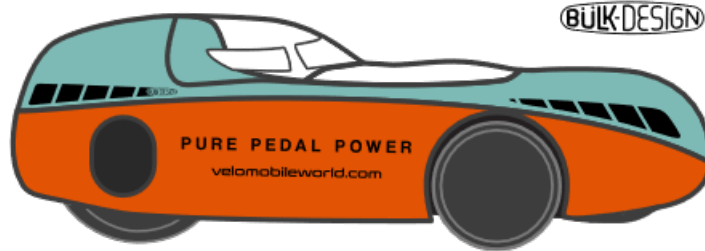

Bulk Urban

Order: 0000002178

Date: 18/06/2024

BÜLK URBAN

Option	Selected
1.01 Buelk bottom	Pure Orange (RAL 2004)
1.02 Buelk Top	Turquoise (RAL 6027)
1.03 Mirror cone Buelk	Turquoise (RAL 6027)
1.04 Buelk hotspot	Turquoise (RAL 6027)
1.05 Buelk front cover	Turquoise (RAL 6027)
1.061 Hood option 1	Turquoise (RAL 6027)
1.062 Hood option 2	Turquoise (RAL 6027)
1.063 Hood option 3	not ordered
1.07 Buelk Derailleur cover	Carbon Transparent
2.01 Bulk light options	Head light+hotspot, blinkers, horn 12V+charger
2.011 Headlight Bulk	Lupine SL X(wire remote)
2.012 Bulk front cover	standard
2.02 Bulk Cranks	Crank length 140 mm
2.021 Bulk BB holder	Standard
2.03 Bulk Chain ring	56T
2.04 Bulk small Chain ring	33T
2.041 Bulk U wheel covers	Yes
2.05 Bulk Front tyres	Schwalbe one 28-406-standard
2.06 Bulk front rims	Alex Rims 406(301 grams)
2.07 Bulk brake option	90mm
2.071 Bulk Urban tanksteering	No
2.08 Bulk Luggage compartment	Left+Right
2.09 Bulk Mirror options	Left+right+cones
2.10 Bulk Bidon holder	Yes
2.11 Cat Eye Enduro CC-ED 400 Computer	No