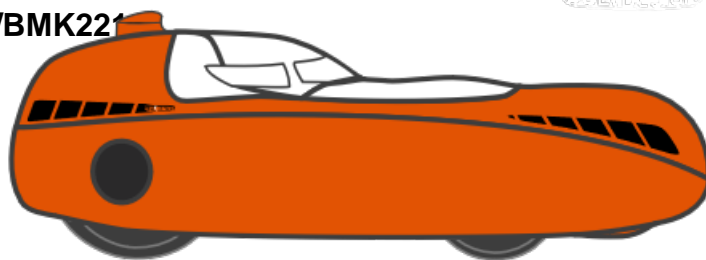

Bulk

BULKTECH

Comanda: 0000002187/BMK221

Data: 19/06/2024

Optiune	Selectie
1.01 Buelk bottom	Pure Orange (RAL 2004)
1.02 Buelk Top	Pure Orange (RAL 2004)
1.03 Mirror cone Buelk	not ordered
1.04 Buelk hotspot	Pure Orange (RAL 2004)
1.05 Buelk front cover	Carbon Transparent
1.061 Hood option 1	Pure Orange (RAL 2004)
1.062 Hood option 2	not ordered
1.063 Hood option 3	not ordered
1.07 Buelk Derailleur cover	Carbon Transparent
2.01 Bulk light options	Head light+hotspot, blinkers, horn 12V+charger
2.011 Headlight Bulk	Lupine SL X(wire remote)
2.02 Bulk Cranks	Schlumpf Mountain Drive multicranks(125,145,165mm)
2.021 Bulk BB holder	Standard
2.03 Bulk Chain ring	70T
2.04 Bulk small Chain ring	no inside blade single speed(at 12 speed)
2.05 Bulk Front tyres	Schwalbe one 28-406-standard
2.06 Bulk front rims	Alex Rims 406(301 grams)
2.07 Bulk brake option	90mm(if you select Fratelli)
2.071 Bulk tanksteering	Yes(only for 90mm brakes)
2.08 Bulk Luggage compartment	Left+Right
2.09 Bulk Mirror options	3D Printed cones L+R
2.10 Bulk Bidon holder	Yes
2.11 Cat Eye Enduro CC-ED 400 Computer	Yes
2.12 Bulk shoulder polster	2cm

Optiune	Selectie
2.121 Bulk carbon headrest	Medium: 160-180
2.122 Bulk ventisit headrest	No
2.13 Bulk Ventisit	No
2.14 Bulk Elbow rest option	No
2.151 Hood option 1	Racehood with motoradvisor higher protuberances
2.152 Hood option 2	No Lid/Hood
2.153 Hood option 3	No Lid/Hood
2.154 Windscreen wiper Bulk	No
2.155 Bulk anti fog lens	Yes
2.156 Bulk side windows	With velcro
2.16 Bulk Hole in lid	Yes
2.17 Bulk Casette	Rotor 11-52 12 Speed
2.19 Bulk stickers	silver
2.20 Bulk Driver height	1.85m
2.21 Bulk weight of driver	75kg
2.22 Rear air suspension with damping	Yes
2.23 Suspension setting:comfort/sport	comfort
2.24 Reinforcement for trailer hitch	Yes
2.25 Bulk floor mats	No
2.26 Bigger foot bumps	No