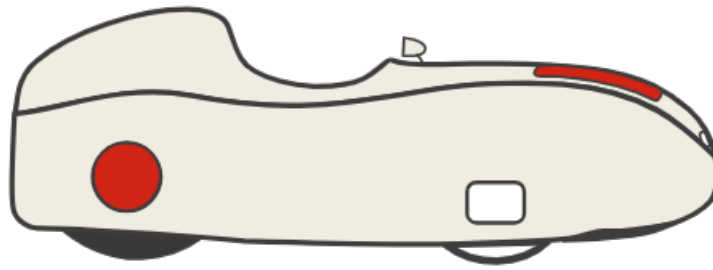

W 9S

Alpha W9

Comanda: 0000002198

Data: 30/06/2024

Optiune

Selectie

1.01 alpha 7/9 bottom	White (RAL 9010)
1.02 alpha 7/9 top	White (RAL 9010)
1.03 alpha 7/9 nose cover	Traffic Red (RAL 3020)
1.05 alpha 7/9 mirror cones	not ordered
1.06 Alpha 7/9 hood	White (RAL 9010)
1.07 alpha 7/9 derailleur cover	Traffic Red (RAL 3020)
2.00 alpha 7/9 electra	Electra
2.001 Headlight Alpha9	Lupine SL X(wire remote)
2.0012 SL X Headlight support A9	Yes
2.002 alpha 7/9 pedals	No(-47eur)
2.01 alpha 7/9 crank length	Rotor Aldu 150
2.02 alpha 7/9 chain ring outside	56T
2.03 alpha 7/9 chain ring inside	no inside blade single speed(at 12 speed)
2.04 alpha/m 9 drum brakes	90mm
2.05 alpha 7/9 bottle cage holder	No
2.055 alpha 9 mirror(Zefal L+R standard)	Zefal Left+right
2.06 Alpha 7/9 tank steering	Yes
2.08 Alpha 7/9 ventisit	seat pad
2.085 A9 series Hood option	Standard
2.086 Windscreen wiper	Yes
2.09 alpha 7/9 Gearing setting	Rotor 11-52 12 Speed
2.10 Tyres Alpha 7/9	Schwalbe One
2.11 Rear tyre Alpha7/9	Continental GP5000
2.12 alpha 7/9 lift handle	Yes
Alpha 7/9 Driver hight	1.75m

Optiune**Selectie**

Alpha 7/9 Seat size

size L-ergo(for Alpha9.2/M9/W9)

Alpha 7/9 carbon arm support

Yes

Alpha 7/9 weight of driver

70kg

Luggage compartment Alpha 7/9