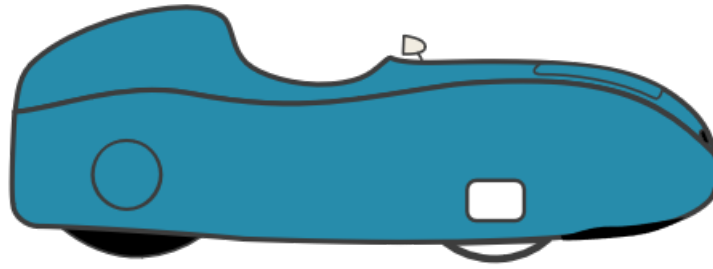

Alpha 9.2

Alpha9

Comanda: 0000002200

Data: 01/07/2024

Optiune	Selectie
1.01 alpha 7/9 bottom	Blue Metalic
1.02 alpha 7/9 top	Blue Metalic
1.03 alpha 7/9 nose cover	Blue Metalic
1.05 alpha 7/9 mirror cones	not ordered
1.06 Alpha 7/9 hood	White (RAL 9010)
1.07 alpha 7/9 derailleur cover	Blue Metalic
2.00 alpha 7/9 electra	Electra
2.001 Headlight Alpha9	Lupine SL X(wire remote)
2.0012 SL X Headlight support A9	Yes
2.002 alpha 7/9 pedals	No(-47eur)
2.01 alpha 7/9 crank length	Rotor Aldu 165
2.02 alpha 7/9 chain ring outside	60T
2.03 alpha 7/9 chain ring inside	no inside blade single speed(at 12 speed)
2.04 alpha/m 9 drum brakes	90mm
2.05 alpha 7/9 bottle cage holder	No
2.055 alpha 9 mirror(Zefal L+R standard)	no extra mirrors beside the standard mirrors
2.06 Alpha 7/9 tank steering	Yes
2.08 Alpha 7/9 ventisit	no seat pad
2.085 A9 series Hood option	No
2.086 Windscreen wiper	No
2.09 alpha 7/9 Gearing setting	Rotor 11-52 12 Speed
2.10 Tyres Alpha 7/9	Schwalbe One
2.11 Rear tyre Alpha7/9	Continental GP5000
2.12 alpha 7/9 lift handle	Yes
Alpha 7/9 Driver hight	1.95m

Optiune**Selectie**

Alpha 7/9 Seat size

Size XL(for Alpha7/M9/A9)

Alpha 7/9 carbon arm support

Yes

Alpha 9 weight of driver

100kg

Luggage compartment Alpha 7/9