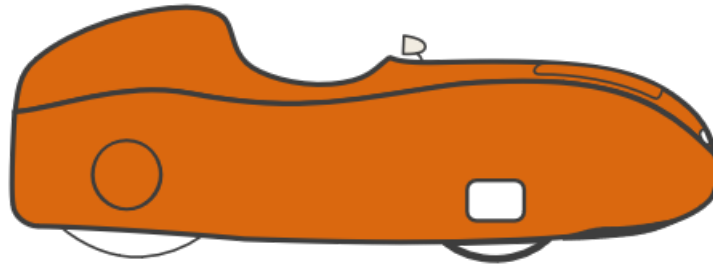

W 9S

Alpha W9S

Comanda: 0000002203

Data: 02/07/2024

Optiune

Selectie

1.01 alpha 7/9 bottom	Orange Metallic
1.02 alpha 7/9 top	Orange Metallic
1.03 alpha 7/9 nose cover	Orange Metallic
1.05 alpha 7/9 mirror cones	not ordered
1.06 Alpha 7/9 hood	Orange Metallic
1.07 alpha 7/9 derailleur cover	Orange Metallic
2.00 alpha 7/9 electra	Electra
2.001 Headlight Alpha9	Lupine SL X(wire remote)
2.0012 SL X Headlight support A9	Yes
2.002 alpha 7/9 pedals	No(-47eur)
2.01 alpha 7/9 crank length	Rotor Aldu 150
2.02 alpha 7/9 chain ring outside	56T
2.03 alpha 7/9 chain ring inside	33T
2.04 alpha/m 9 drum brakes	90mm
2.05 alpha 7/9 bottle cage holder	No
2.055 alpha 9 mirror(Zefal L+R standard)	Zefal Left+right
2.06 Alpha 7/9 tank steering	Yes
2.08 Alpha 7/9 ventisit	seat pad
2.085 A9 series Hood option	With side windows
2.086 Windscreen wiper	Yes
2.09 alpha 7/9 Gearing setting	cassette 11-40T
2.10 Tyres Alpha 7/9	Schwalbe One
2.11 Rear tyre Alpha7/9	Continental GP5000
2.12 alpha 7/9 lift handle	Yes
Alpha 7/9 Driver hight	1.65m

Optiune**Selectie**

Alpha 7/9 Seat size

size M-ergo(for Alpha 7/9.2/M9/W9)

Alpha 7/9 carbon arm support

Yes

Alpha 7/9 weight of driver

70kg

Luggage compartment Alpha 7/9

No

Observatie: crank 140mm; +derailleur cover and Front Wheel covers carbon; No decals or lettering on the exterior shell; package bell; package luggage; Rear tyre Conti Contact Speed 32-584;