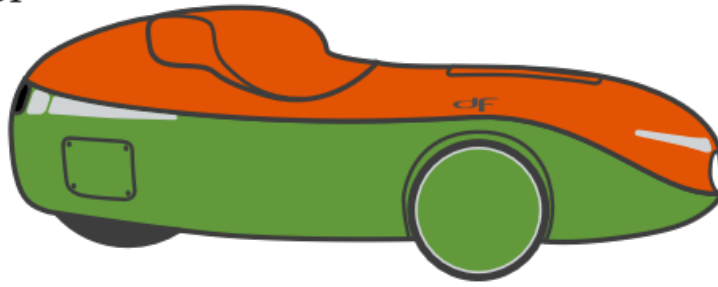

# Tuna

DF

Order: 000002204

Date: 02/07/2024

Option	Selected
1.01 Tuna bottom	Green (RAL 6018)
1.02 Tuna Top	Pure Orange (RAL 2004)
1.03 Tuna Glass Top cover	Pure Orange (RAL 2004)
1.04 Tuna wheel covers	Green (RAL 6018)
1.05 Tuna mirror cones	Green (RAL 6018)
1.06 Tuna hood	Pure Orange (RAL 2004)
1.07 Tuna side cover	Green (RAL 6018)
1.08 DF/DFXL Sunroof colour	Pure Orange (RAL 2004)
2.00 Headlight adjustment	Yes
2.01 DF/DFXL Driver hight	1.90m
2.02 DF/DFXL weight of driver	90kg
2.03 DF/DFXL bell	Yes
2.04 Tuna headlight option	IQx Head light
2.05 DF/DFXL crankset	crankset 160 mm Q-value 130
2.06 DF/DFXL chain ring inside	33T
2.07 DF/DFXL chain ring outside	61T
2.09 Tuna Front suspension	Tuna front suspension
2.10 Luggage compartment Tuna	No
2.12 DF/DFXL bottle cage	Yes
2.13 DF/DFXL windshield	No
2.14 DF/DFXL rear view mirror	Left and right with mirror cone
2.15 DF/DFXL gps mount	Yes
2.16 DF/DFXL elbow rests	Yes
2.17 DF/DFXL Hood option	clear visor
2.18 DF/DFXL Foam cover	Yes

**Remark: *B&M mirrors with cones***