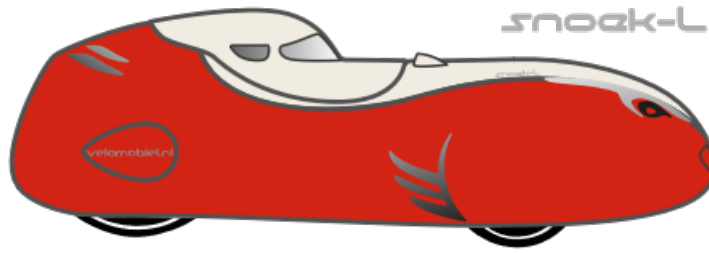

Snoek-L

Order: 000002209

Date: 11/07/2024

Option	Selected
1.00 SN_airintake	Traffic Red (RAL 3020)
1.01 SN_bottom	Traffic Red (RAL 3020)
1.02 SN_top	White (RAL 9010)
1.03 SN_mirror_cones	White (RAL 9010)
1.04 SN_racehood	White (RAL 9010)
1.05 SN_derailleur cover	Traffic Red (RAL 3020)
2.00 SN_Electra	IQ-XM High beam 16 watt
2.001 Battery options	12V 5 AH battery
2.02 Crank lenght SN-L	155
2.03 Chainring combination	56/36
2.04 Soft springs front	No(red standard stiff)
2.05 tires	conti urban 32-406 standard
2.06 drum brakes	90
2.07 mirrors	BM with cone L+R
2.08 Racehood	Yes
2.10 cassette SN	11-32T
2.11 driver height	195
2.12 weight driver	90

**Remark: !! use 36 spoke front wheels here!! In NL :
ebike ketting, uitstap hulp, meer grondspeling**