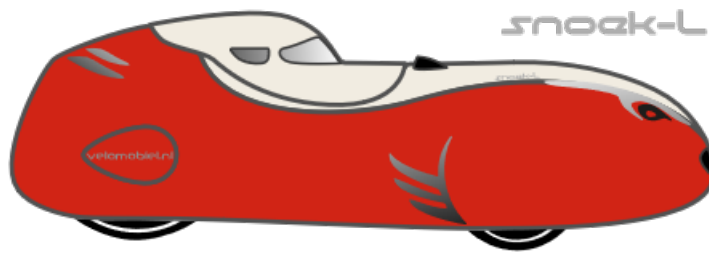

Snoek-L

Order: 000002210

Date: 11/07/2024

Option	Selected
1.00 SN_airintake	Traffic Red (RAL 3020)
1.01 SN_bottom	Traffic Red (RAL 3020)
1.02 SN_top	White (RAL 9010)
1.03 SN_mirror_cones	White (RAL 9010)
1.04 SN_racehood	White (RAL 9010)
1.05 SN_derailleur cover	Traffic Red (RAL 3020)
2.00 SN_Electra	Electra IQ-X
2.001 Battery options	12V 5 AH battery
2.02 Crank lenght SN-L	170
2.03 Chainring combination	53/33
2.04 Soft springs front	Yes(blue)
2.05 tires	conti urban 32-406 standard
2.06 drum brakes	70
2.07 mirrors	BM with cone L
2.08 Racehood	Yes
2.10 cassette SN	11-32T
2.11 driver height	180
2.12 weight driver	80

**Remark: Mount Cateye Enduro computer. In NL :
bidonh. gaten in staart**