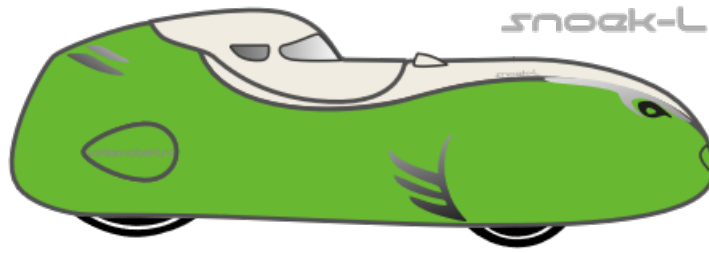

Snoek-L

Order: 000002212

Date: 11/07/2024

| Option | Selected |
|----------------------------|-----------------------------|
| 1.00 SN_airintake | Kawasaki green 777 |
| 1.01 SN_bottom | Kawasaki green 777 |
| 1.02 SN_top | White (RAL 9010) |
| 1.03 SN_mirror_cones | White (RAL 9010) |
| 1.04 SN_racehood | White (RAL 9010) |
| 1.05 SN_derailleur cover | Kawasaki green 777 |
| 2.00 SN_Electra | Electra IQ-X |
| 2.001 Battery options | 12V 5 AH battery |
| 2.02 Crank lenght SN-L | 155 |
| 2.03 Chainring combination | 56/36 |
| 2.04 Soft springs front | No(red standard stiff) |
| 2.05 tires | conti urban 32-406 standard |
| 2.06 drum brakes | 70 |
| 2.07 mirrors | BM with cone L+R |
| 2.08 Racehood | Yes |
| 2.10 cassette SN | 11-32T |
| 2.11 driver height | 190 |
| 2.12 weight driver | 90 |

Remark: Use 36 spoke front wheels!!