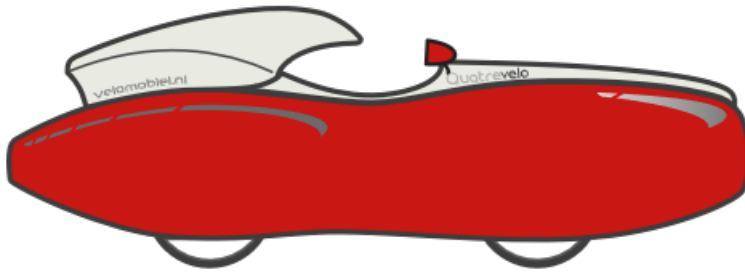

Quatrevelo Head in

Quatrevelo head-in

Order: 000002215

Date: 12/07/2024

Option	Selected
Bottom paint	Red Metallic
Colour extra hood	White (RAL 9010)
Hood	White Metallic
Mirror cone	Red Metallic
Top paint	White Metallic
Cassette	cassette 11-32T
Chain ring front	Chainring 70T
Crank length	155 mm
Extra Hood	No
Head light options	2x Cyo
Lamp support	No
Lift Handle	Yes
Mirror option	Both left and right with mirror cone
QV Foot hatch	Foot hatch with holes
Rear Brakes	Yes
Rims + brakes options QV	90 mm drumbrakes + standard rims
Tyres	Tryker 40-406

Remark: This is for total crashed Qv from last year, customer gets money for new Qv. In NL: bafang