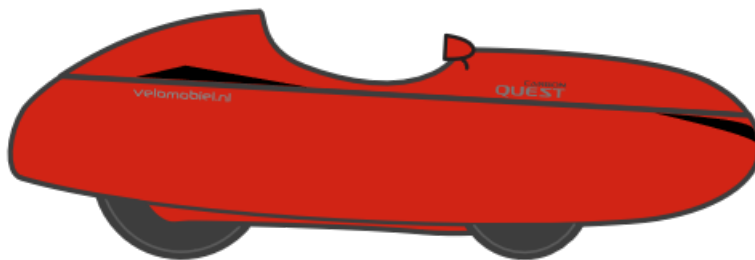

Quest Carbon

Quest carbon

Order: 000002216

Date: 12/07/2024

Option	Selected
1.01 Bottom paint	Traffic Red (RAL 3020)
1.02 Top paint	Traffic Red (RAL 3020)
Mirror cone	Traffic Red (RAL 3020)
2.01 Headlight	2x Cyo headlight
2.02 Luggage space	No
2.03 Tyres Front	Contact speed 28-406
2.04 Brakes+rims	90 mm brakes+ Andra rims
2.07 Bottle cage	No
2.09 Lift handle	Yes
Arm rest	No
Cassette	cassette 11-36T
Chain ring combination	53-33
Crank length	155 mm
Lamp support	No
Mirror option	Both left and right with mirror cone
Spring front	Stiff
Spring rear	Stiff
Trailer hitch	No