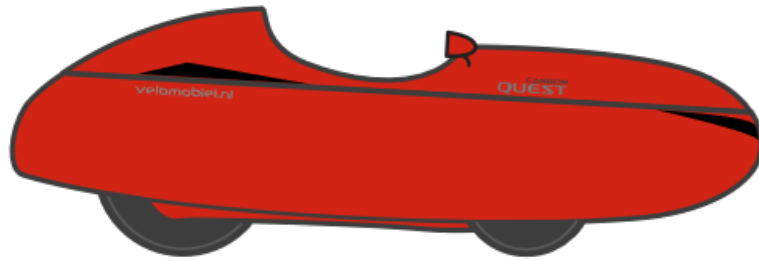

Quest Carbon

Quest carbon

Order: 0000002217

Date: 12/07/2024

Option	Selected
1.01 Bottom paint	Traffic Red (RAL 3020)
1.02 Top paint	Traffic Red (RAL 3020)
Mirror cone	Traffic Red (RAL 3020)
2.01 Headlight	1x E-bike headlight
2.02 Luggage space	No
2.03 Tyres Front	Contact speed 28-406
2.04 Brakes+rims	90 mm brakes+ Andra rims
2.07 Bottle cage	No
2.09 Lift handle	Yes
Arm rest	No
Cassette	cassette 11-32T
Chain ring combination	53-33
Crank length	155 mm
Lamp support	No
Mirror option	Both left and right with mirror cone
Spring front	Soft
Spring rear	Comfy
Trailer hitch	No