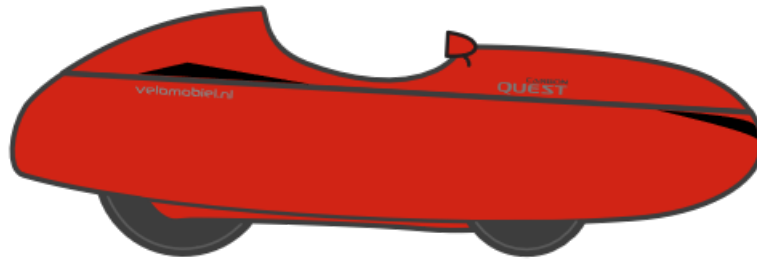

Quest Carbon

Quest carbon

Order: 0000002217

Date: 12/07/2024

Option	Selected
1.01 Bottom paint	Traffic Red (RAL 3020)
1.02 Top paint	Traffic Red (RAL 3020)
Mirror cone	Traffic Red (RAL 3020)
2.01 Headlight	1x E-bike headlight
2.02 Luggage space	No
2.03 Tyres Front	Contact speed 28-406
2.04 Brakes+rims	90 mm brakes+ Andra rims
2.07 Bottle cage	No
2.09 Lift handle	Yes
Arm rest	No
Cassette	cassette 11-32T
Chain ring combination	53-33
Crank length	155 mm
Lamp support	No
Mirror option	Both left and right with mirror cone
Spring front	Soft
Spring rear	Comfy
Trailer hitch	No