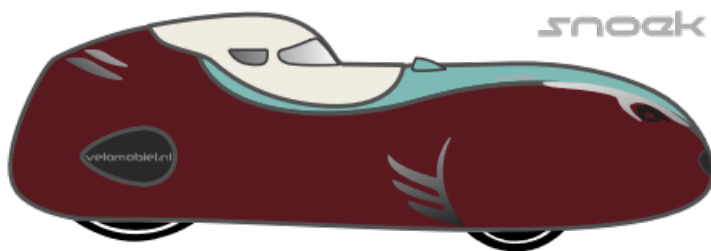

Snoek

Order: 000002218

Date: 17/07/2024

Option	Selected
1.00 SN_airintake	Carbon Transparent
1.01 SN_bottom	Wine red (RAL 3005)
1.02 SN_top	Turquoise (RAL 6027)
1.03 SN_mirror_cones	Turquoise (RAL 6027)
1.04 SN_racehood	White (RAL 9010)
1.05 SN_derailleur cover	Carbon Transparent
2.00 SN_Electra	IQ-XM High beam 16 watt
2.001 Battery options	12V 5 AH battery
2.02 Crank lenght	155
2.03 Chainring combination	53/33
2.04 Soft springs front	No(red standard stiff)
2.05 tires	conti urban 32-406 standard
2.06 drum brakes	90
2.07 mirrors	Snoek mirror Extra with cone L+R
2.08 Racehood	Yes
2.09 Foothatch	Standard
2.10 cassette SN	11-40T
2.11 driver height	175
2.12 weight driver	70
2.13 Fin	No