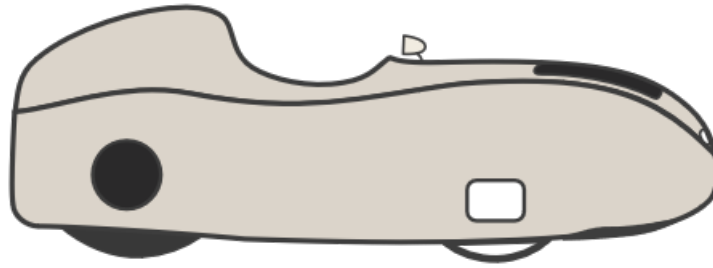

W 9.1

Alpha W9

Order: 000002221

Date: 08/08/2024

Option	Selected
1.01 alpha 7/9 bottom	Special Color Request (write in observation)
1.02 alpha 7/9 top	Special Color Request (write in observation)
1.03 alpha 7/9 nose cover	Carbon Transparent
1.05 alpha 7/9 mirror cones	not ordered
1.06 Alpha 7/9 hood	Carbon Transparent
1.07 alpha 7/9 derailleur cover	Carbon Transparent
2.00 alpha 7/9 electra	Electra
2.001 Headlight Alpha9	Lupine SL X(wire remote)
2.0012 SL X Headlight support A9	No
2.002 alpha 7/9 pedals	No(-47eur)
2.01 alpha 7/9 crank length	Rotor Aldu 155
2.02 alpha 7/9 chain ring outside	70T Daniel Design
2.03 alpha 7/9 chain ring inside	no inside blade single speed(at 12 speed)
2.04 alpha/m 9 drum brakes	90mm
2.05 alpha 7/9 bottle cage holder	No
2.055 alpha 9 mirror(Zefal L+R standard)	Zefal Left+right
2.06 Alpha 7/9 tank steering	Yes
2.08 Alpha 7/9 ventisit	no seat pad
2.085 A9 series Hood option	With side windows
2.086 Windscreen wiper	Yes
2.09 alpha 7/9 Gearing setting	Rotor 11-52 12 Speed
2.10 Tyres Alpha 7/9	Schwalbe Pro one
2.11 Rear tyre Alpha7/9	Continental GP5000
2.12 alpha 7/9 lift handle	Yes
Alpha 7/9 Driver hight	1.80m

Option**Selected**

Alpha 7/9 Seat size

size L-ergo(for Alpha9.2/M9/W9)

Alpha 7/9 carbon arm support

Yes

Alpha 7/9 weight of driver

80kg

Luggage compartment Alpha 7/9