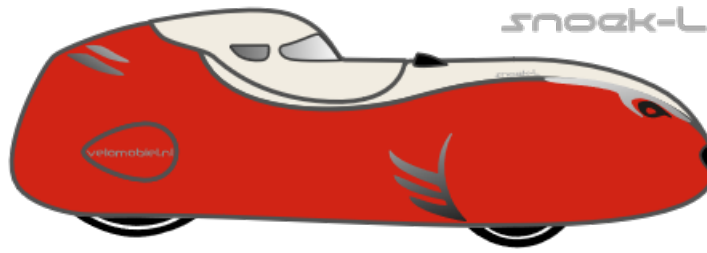

# Snoek-L

Order: 000002224

Date: 19/08/2024

Option	Selected
1.00 SN_airintake	Traffic Red (RAL 3020)
1.01 SN_bottom	Traffic Red (RAL 3020)
1.02 SN_top	White (RAL 9010)
1.03 SN_mirror_cones	White (RAL 9010)
1.04 SN_racehood	White (RAL 9010)
1.05 SN_derailleur cover	Traffic Red (RAL 3020)
2.00 SN_Electra	Electra IQ-X
2.001 Battery options	12V 5 AH battery
2.02 Crank lenght SN-L	160
2.03 Chainring combination	53/33
2.04 Soft springs front	Yes(blue)
2.05 tires	conti urban 32-406 standard
2.06 drum brakes	90
2.07 mirrors	BM with cone L+R
2.08 Racehood	No
2.10 cassette SN	11-36T
2.11 driver height	185
2.12 weight driver	80