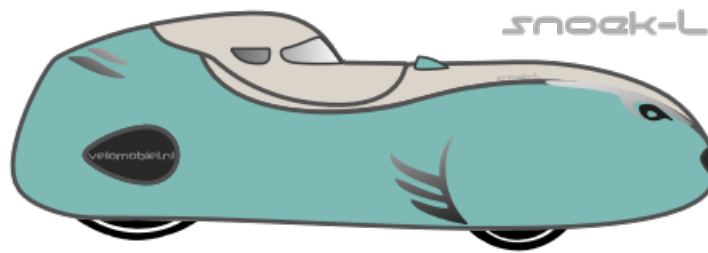

# Snoek-L

Order: 000002226

Date: 19/08/2024

Option	Selected
1.00 SN_airintake	Carbon Transparent
1.01 SN_bottom	Turquoise (RAL 6027)
1.02 SN_top	Special Color Request (write in observation)
1.03 SN_mirror_cones	Turquoise (RAL 6027)
1.04 SN_racehood	Special Color Request (write in observation)
1.05 SN_derailleur cover	Carbon Transparent
2.00 SN_Electra	IQ-XS High beam 10 watt
2.001 Battery options	12V 5 AH battery
2.02 Crank lenght SN-L	155
2.03 Chainring combination	56/36
2.04 Soft springs front	Yes(blue)
2.05 tires	conti urban 32-406 standard
2.06 drum brakes	70
2.07 mirrors	BM with cone L+R
2.08 Racehood	Yes
2.10 cassette SN	11-32T
2.11 driver height	185
2.12 weight driver	80

**Remark: top & racehood : Ral 1015 kabel aan stuur, armst. bredere remhendel. Binnenlicht.**