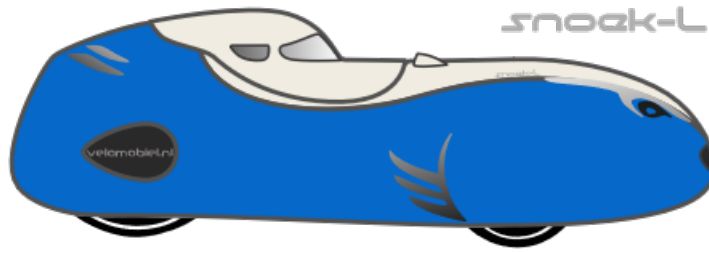

# Snoek-L

Order: 000002228

Date: 19/08/2024

Option	Selected
1.00 SN_airintake	Carbon Transparent
1.01 SN_bottom	Sky Blue (RAL 5015)
1.02 SN_top	White (RAL 9010)
1.03 SN_mirror_cones	White (RAL 9010)
1.04 SN_racehood	White (RAL 9010)
1.05 SN_derailleur cover	Carbon Transparent
2.00 SN_Electra	IQ-XM High beam 16 watt
2.001 Battery options	12V 5 AH battery
2.02 Crank lenght SN-L	160
2.03 Chainring combination	53/33
2.04 Soft springs front	Yes(blue)
2.05 tires	conti urban 32-406 standard
2.06 drum brakes	90
2.07 mirrors	BM with cone L+R
2.08 Racehood	No
2.10 cassette SN	11-32T
2.11 driver height	185
2.12 weight driver	80