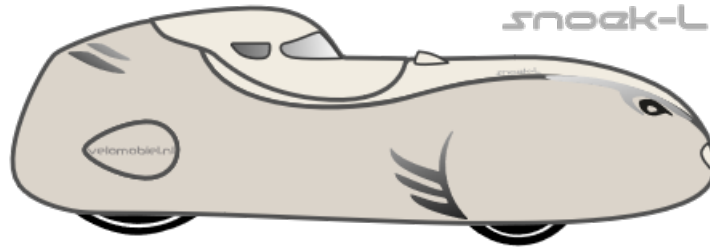

Snoek-L

Order: 000002230

Date: 19/08/2024

Option	Selected
1.00 SN_airintake	White (RAL 9010)
1.01 SN_bottom	Special Color Request (write in observation)
1.02 SN_top	White (RAL 9010)
1.03 SN_mirror_cones	White (RAL 9010)
1.04 SN_racehood	White (RAL 9010)
1.05 SN_derailleur cover	Special Color Request (write in observation)
2.00 SN_Electra	Electra IQ-X
2.001 Battery options	12V 5 AH battery
2.02 Crank lenght SN-L	140
2.03 Chainring combination	53/33
2.04 Soft springs front	No(red standard stiff)
2.05 tires	conti urban 32-406 standard
2.06 drum brakes	90
2.07 mirrors	BM with cone L+R
2.08 Racehood	No
2.10 cassette SN	11-32T
2.11 driver height	185
2.12 weight driver	85

Remark: Color: FIAT 959/B BLUE SKY OF ITALY No side reflectors and stickers Only Red rear reflector. in NL: stoel!