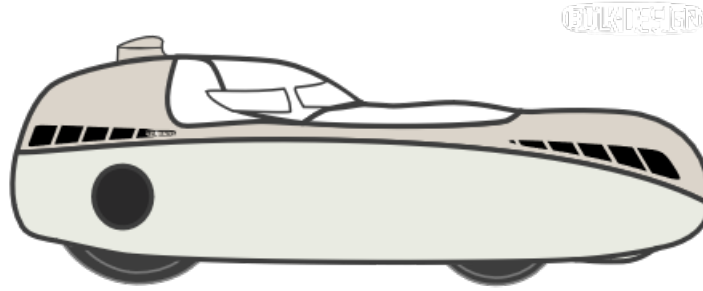

Bulk

Order: 0000002232

Date: 24/08/2024

Option	Selected
1.01 Buelk bottom	White Metalic
1.02 Buelk Top	Special Color Request (write in observation)
1.03 Mirror cone Buelk	not ordered
1.04 Buelk hotspot	Special Color Request (write in observation)
1.05 Buelk front cover	Special Color Request (write in observation)
1.061 Hood option 1	Special Color Request (write in observation)
1.062 Hood option 2	Special Color Request (write in observation)
1.063 Hood option 3	not ordered
1.07 Buelk Derailleur cover	Carbon Transparent
2.01 Bulk light options	Head light+hotspot, blinkers, horn 12V+charger
2.011 Headlight Bulk	IQx Head light
2.02 Bulk Cranks	Schlumpf Mountain Drive multicranks(125,145,165mm)
2.021 Bulk BB holder	Standard
2.03 Bulk Chain ring	65T
2.04 Bulk small Chain ring	no inside blade single speed(at 12 speed)
2.05 Bulk Front tyres	Contact urban 32-406
2.06 Bulk front rims	Fratelli rims
2.07 Bulk brake option	90mm(if you select Fratelli)
2.071 Bulk tanksteering	No
2.08 Bulk Luggage compartment	Left+Right
2.09 Bulk Mirror options	Left
2.10 Bulk Bidon holder	Yes
2.11 Cat Eye Enduro CC-ED 400 Computer	Yes
2.12 Bulk shoulder polster	2cm

Option	Selected
2.121 Bulk carbon headrest	Small: 145-160
2.13 Bulk Ventisit	No
2.14 Bulk Elbow rest option	No
2.151 Hood option 1	Combi-foam with flat protuberances
2.152 Hood option 2	Racehood with motoradvisor flat protuberances
2.153 Hood option 3	No Lid/Hood
2.154 Windscreen wiper Bulk	Yes
2.155 Bulk anti fog lens	Yes
2.156 Bulk side windows	With velcro
2.16 Bulk Hole in lid	Yes
2.17 Bulk Casette	cassette 11-40T
2.19 Bulk stickers	silver
2.20 Bulk Driver height	1.65m
2.21 Bulk weight of driver	70kg
2.22 Rear air suspension with damping	Yes
2.23 Suspension setting:comfort/sport	comfort
2.24 Reinforcement for trailer hitch	Yes
2.25 Bulk floor mats	Yes
2.26 Bigger foot bumps	No

Remark: Special Color Blue Pearl metallic C1G + Handyhalterung + Folierung + Blinker-Spiegel