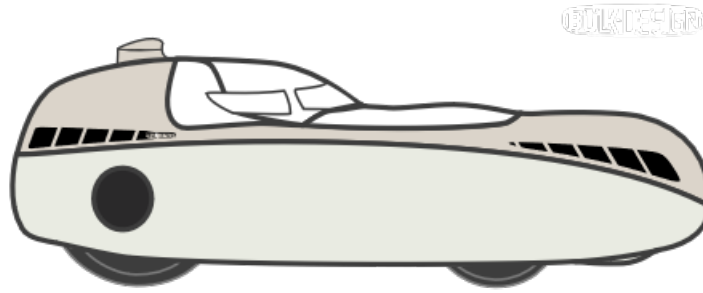

Bulk

Order: 0000002232

Date: 24/08/2024

Option	Selected
1.01 Buelk bottom	White Metalic
1.02 Buelk Top	Special Color Request (write in observation)
1.03 Mirror cone Buelk	not ordered
1.04 Buelk hotspot	Special Color Request (write in observation)
1.05 Buelk front cover	Special Color Request (write in observation)
1.061 Hood option 1	Special Color Request (write in observation)
1.062 Hood option 2	Special Color Request (write in observation)
1.063 Hood option 3	not ordered
1.07 Buelk Derailleur cover	Carbon Transparent
2.01 Bulk light options	Head light+hotspot, blinkers, horn 12V+charger
2.011 Headlight Bulk	IQx Head light
2.02 Bulk Cranks	Schlumpf Mountain Drive multicranks(125,145,165mm)
2.021 Bulk BB holder	Standard
2.03 Bulk Chain ring	65T
2.04 Bulk small Chain ring	no inside blade single speed(at 12 speed)
2.05 Bulk Front tyres	Contact urban 32-406
2.06 Bulk front rims	Fratelli rims
2.07 Bulk brake option	90mm(if you select Fratelli)
2.071 Bulk tanksteering	No
2.08 Bulk Luggage compartment	Left+Right
2.09 Bulk Mirror options	Left
2.10 Bulk Bidon holder	Yes
2.11 Cat Eye Enduro CC-ED 400 Computer	Yes
2.12 Bulk shoulder polster	2cm

Option	Selected
2.121 Bulk carbon headrest	Small: 145-160
2.13 Bulk Ventisit	No
2.14 Bulk Elbow rest option	No
2.151 Hood option 1	Combi-foam with flat protuberances
2.152 Hood option 2	Racehood with motoradvisor flat protuberances
2.153 Hood option 3	No Lid/Hood
2.154 Windscreen wiper Bulk	Yes
2.155 Bulk anti fog lens	Yes
2.156 Bulk side windows	With velcro
2.16 Bulk Hole in lid	Yes
2.17 Bulk Casette	cassette 11-40T
2.19 Bulk stickers	silver
2.20 Bulk Driver height	1.65m
2.21 Bulk weight of driver	70kg
2.22 Rear air suspension with damping	Yes
2.23 Suspension setting:comfort/sport	comfort
2.24 Reinforcement for trailer hitch	Yes
2.25 Bulk floor mats	Yes
2.26 Bigger foot bumps	No

Remark: Special Color Blue Pearl metallic C1G + Handyhalterung + Folierung + Blinker-Spiegel