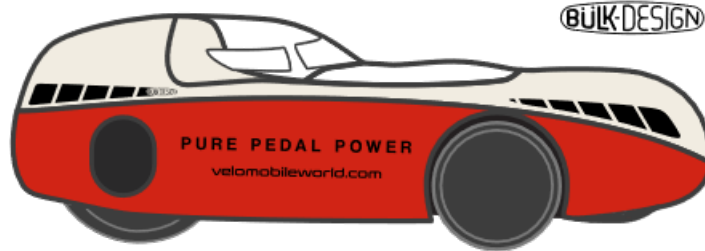

Bulk Urban

Comanda: 0000002233

Data: 29/08/2024

BÜLK URBAN

Optiune	Selectie
1.01 Buelk bottom	Traffic Red (RAL 3020)
1.02 Buelk Top	White (RAL 9010)
1.03 Mirror cone Buelk	not ordered
1.04 Buelk hotspot	White (RAL 9010)
1.05 Buelk front cover	White (RAL 9010)
1.061 Hood option 1	White (RAL 9010)
1.062 Hood option 2	not ordered
1.063 Hood option 3	not ordered
1.07 Buelk Derailleur cover	Carbon Transparent
2.01 Bulk light options	Head light+hotspot, blinkers, horn 12V+charger
2.011 Headlight Bulk	IQx Head light
2.02 Bulk Cranks	Crank length 140 mm
2.021 Bulk BB holder	Standard
2.03 Bulk Chain ring	56T
2.04 Bulk small Chain ring	36T
2.041 Bulk U wheel covers	Yes
2.05 Bulk Front tyres	Contact urban 32-406
2.06 Bulk front rims	Alex Rims 406(301 grams)
2.07 Bulk brake option	90mm
2.071 Bulk Urban tanksteering	No
2.08 Bulk Luggage compartment	Left+Right
2.09 Bulk Mirror options	Left+Right Zefal
2.10 Bulk Bidon holder	No
2.11 Cat Eye Enduro CC-ED 400 Computer	Yes
2.12 Bulk shoulder polster	1.5cm