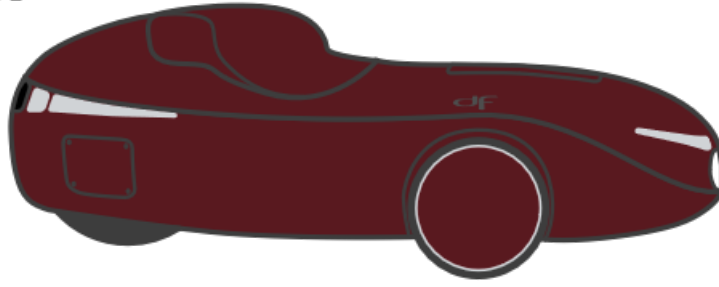

Tuna

DF

Order: 0000002238

Date: 16/09/2024

Option	Selected
1.01 Tuna bottom	Wine red (RAL 3005)
1.02 Tuna Top	Wine red (RAL 3005)
1.03 Tuna Glass Top cover	Wine red (RAL 3005)
1.04 Tuna wheel covers	Wine red (RAL 3005)
1.05 Tuna mirror cones	Wine red (RAL 3005)
1.06 Tuna hood	Wine red (RAL 3005)
1.07 Tuna side cover	Wine red (RAL 3005)
1.08 DF/DFXL Sunroof colour	Wine red (RAL 3005)
2.00 Headlight adjustment	Yes
2.01 DF/DFXL Driver hight	1.85m
2.02 DF/DFXL weight of driver	80kg
2.03 DF/DFXL bell	Yes
2.04 Tuna headlight option	IQx Head light
2.05 DF/DFXL crankset	Rotor crankset 155 mm Q-value 130
2.06 DF/DFXL chain ring inside	39T
2.07 DF/DFXL chain ring outside	53T
2.09 Tuna Front suspension	Tuna front suspension
2.10 Luggage compartment Tuna	Left
2.12 DF/DFXL bottle cage	No
2.13 DF/DFXL windshield	No
2.14 DF/DFXL rear view mirror	2 rear view mirrors
2.15 DF/DFXL gps mount	No
2.16 DF/DFXL elbow rests	No
2.17 DF/DFXL Hood option	No
2.18 DF/DFXL Foam cover	No

Option	Selected
2.19 DF/DFXL Sunroof	No
2.20 DF/DFXL Ventisit seat pad	no
2.21 DF/DFXL ventisit neckrest	No
2.22 DF/DFXL Rear wheel type	Continental 42-584
2.23 DF/DFXL Cassete	11-36
2.24 DF/DFXL reinforcement panel for trailer hitch	No
2.25 Lift Handle	lift Handle