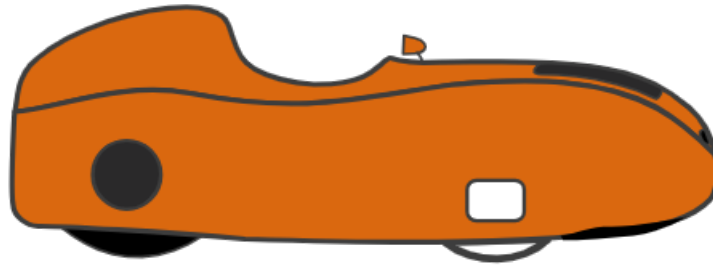

Alpha 9.2

Alpha9

Comanda: 0000002242

Data: 19/09/2024

Optiune	Selectie
1.01 alpha 7/9 bottom	Orange Metalic
1.02 alpha 7/9 top	Orange Metalic
1.03 alpha 7/9 nose cover	Carbon Transparent
1.05 alpha 7/9 mirror cones	Orange Metalic
1.06 Alpha 7/9 hood	Carbon Transparent
1.07 alpha 7/9 derailleur cover	Carbon Transparent
2.00 alpha 7/9 electra	Electra
2.001 Headlight Alpha9	Lupine SL X(wire remote)
2.0012 SL X Headlight support A9	Yes
2.002 alpha 7/9 pedals	Yes
2.01 alpha 7/9 crank length	Schlumpf Mountain Drive multicranks(125,145,165mm)
2.02 alpha 7/9 chain ring outside	65T
2.03 alpha 7/9 chain ring inside	no inside blade single speed(at 12 speed)
2.04 alpha/m 9 drum brakes	90mm
2.05 alpha 7/9 bottle cage holder	No
2.055 alpha 9 mirror(Zefal L+R standard)	Zefal Left+right
2.06 Alpha 7/9 tank steering	Yes
2.08 Alpha 7/9 ventisit	no seat pad
2.085 A9 series Hood option	With side windows
2.086 Windscreen wiper	Yes
2.09 alpha 7/9 Gearing setting	cassette 11-36T
2.10 Tyres Alpha 7/9	Schwalbe One
2.11 Rear tyre Alpha7/9	Continental GP5000
2.12 alpha 7/9 lift handle	Yes

Optiune	Selectie
Alpha 7/9 Driver hight	1.95m
Alpha 7/9 Seat size	size M-ergo(for Alpha 7/9.2/M9/W9)
Alpha 7/9 carbon arm support	Yes
Alpha 9 weight of driver	100kg
Luggage compartment Alpha 7/9	Left+Right

**Observatie: weight: 115kg. Wheelset comes from
Ginkgo. rear wheel in any case with Tubeless
Ready rims**