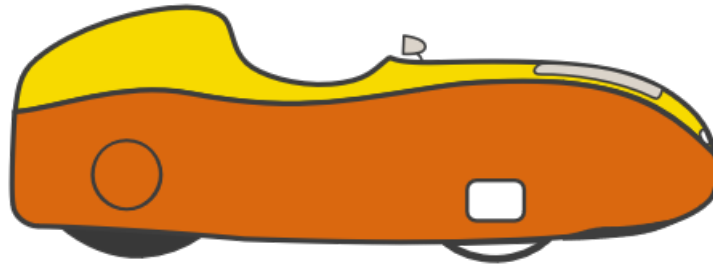

# W 9.1

Alpha W9

Comanda: 0000002245

Data: 24/09/2024

Optiune	Selectie
1.01 alpha 7/9 bottom	Orange Metallic
1.02 alpha 7/9 top	Yellow (RAL 1023)
1.03 alpha 7/9 nose cover	Special Color Request (write in observation)
1.05 alpha 7/9 mirror cones	Special Color Request (write in observation)
1.06 Alpha 7/9 hood	Yellow (RAL 1023)
1.07 alpha 7/9 derailleur cover	Orange Metallic
2.00 alpha 7/9 electra	Electra
2.001 Headlight Alpha9	Lupine SL X(wire remote)
2.0012 SL X Headlight support A9	Yes
2.002 alpha 7/9 pedals	No(-47eur)
2.01 alpha 7/9 crank length	Rotor Aldu 155
2.02 alpha 7/9 chain ring outside	63T
2.03 alpha 7/9 chain ring inside	no inside blade single speed(at 12 speed)
2.04 alpha/m 9 drum brakes	90mm
2.05 alpha 7/9 bottle cage holder	No
2.055 alpha 9 mirror(Zefal L+R standard)	BM left+right+mirror cone
2.06 Alpha 7/9 tank steering	Yes
2.08 Alpha 7/9 ventisit	seat pad
2.085 A9 series Hood option	Standard
2.086 Windscreen wiper	Yes
2.09 alpha 7/9 Gearing setting	Rotor 11-52 12 Speed
2.10 Tyres Alpha 7/9	Schwalbe One
2.11 Rear tyre Alpha7/9	Continental GP5000
2.12 alpha 7/9 lift handle	Yes
Alpha 7/9 Driver hight	1.75m

**Optiune****Selectie**

Alpha 7/9 Seat size

size M-ergo(for Alpha 7/9.2/M9/W9)

Alpha 7/9 carbon arm support

Yes

Alpha 7/9 weight of driver

75kg

Luggage compartment Alpha 7/9

Left+Right

**Observatie: Porsche 238 Blue; foam coverage,**