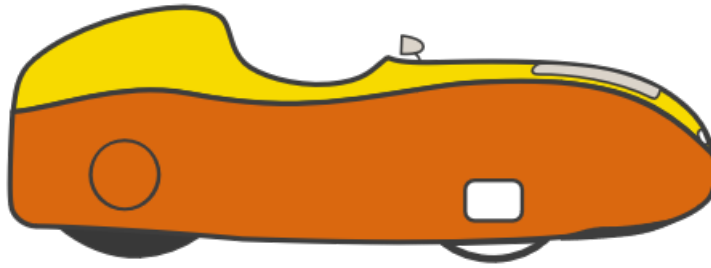

W 9.1

Alpha W9

Comanda: 0000002245

Data: 24/09/2024

Optiune	Selectie
1.01 alpha 7/9 bottom	Orange Metallic
1.02 alpha 7/9 top	Yellow (RAL 1023)
1.03 alpha 7/9 nose cover	Special Color Request (write in observation)
1.05 alpha 7/9 mirror cones	Special Color Request (write in observation)
1.06 Alpha 7/9 hood	Yellow (RAL 1023)
1.07 alpha 7/9 derailleur cover	Orange Metallic
2.00 alpha 7/9 electra	Electra
2.001 Headlight Alpha9	Lupine SL X(wire remote)
2.0012 SL X Headlight support A9	Yes
2.002 alpha 7/9 pedals	No(-47eur)
2.01 alpha 7/9 crank length	Rotor Aldu 155
2.02 alpha 7/9 chain ring outside	63T
2.03 alpha 7/9 chain ring inside	no inside blade single speed(at 12 speed)
2.04 alpha/m 9 drum brakes	90mm
2.05 alpha 7/9 bottle cage holder	No
2.055 alpha 9 mirror(Zefal L+R standard)	BM left+right+mirror cone
2.06 Alpha 7/9 tank steering	Yes
2.08 Alpha 7/9 ventisit	seat pad
2.085 A9 series Hood option	Standard
2.086 Windscreen wiper	Yes
2.09 alpha 7/9 Gearing setting	Rotor 11-52 12 Speed
2.10 Tyres Alpha 7/9	Schwalbe One
2.11 Rear tyre Alpha7/9	Continental GP5000
2.12 alpha 7/9 lift handle	Yes
Alpha 7/9 Driver hight	1.75m

Optiune**Selectie**

Alpha 7/9 Seat size

size M-ergo(for Alpha 7/9.2/M9/W9)

Alpha 7/9 carbon arm support

Yes

Alpha 7/9 weight of driver

75kg

Luggage compartment Alpha 7/9

Left+Right

Observatie: Porsche 238 Blue; foam coverage,