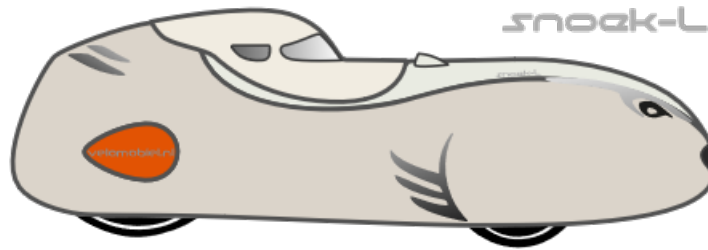

Snoek-L

Order: 0000002246

Date: 26/09/2024

Option	Selected
1.00 SN_airintake	Carbon Transparent
1.01 SN_bottom	Special Color Request (write in observation)
1.02 SN_top	White Metallic
1.03 SN_mirror_cones	White Metallic
1.04 SN_racehood	White (RAL 9010)
1.05 SN_derailleur cover	Pure Orange (RAL 2004)
2.00 SN_Electra	Electra IQ-X
2.001 Battery options	12V 5 AH battery
2.02 Crank lenght SN-L	160
2.03 Chainring combination	53/33
2.04 Soft springs front	Yes(blue)
2.05 tires	conti urban 32-406 standard
2.06 drum brakes	70
2.07 mirrors	BM with cone L+R
2.08 Racehood	No
2.10 cassette SN	11-32T
2.11 driver height	190
2.12 weight driver	75

**Remark: Interior light! Bottom , der. cover :
Orange Valencia Renault EQB Bidonhouder, 2de
accu**