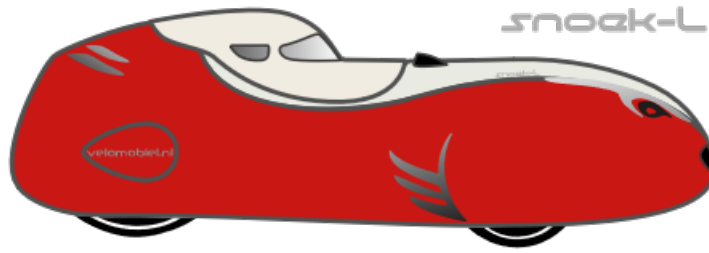

Snoek-L

Order: 000002247

Date: 26/09/2024

Option	Selected
1.00 SN_airintake	Carbon Transparent
1.01 SN_bottom	Red Metallic
1.02 SN_top	White Metallic
1.03 SN_mirror_cones	Red Metallic
1.04 SN_racehood	White (RAL 9010)
1.05 SN_derailleur cover	Red Metallic
2.00 SN_Electra	Electra IQ-X
2.001 Battery options	12V 5 AH battery
2.02 Crank lenght SN-L	155
2.03 Chainring combination	60/42
2.04 Soft springs front	No(red standard stiff)
2.05 tires	conti urban 32-406 standard
2.06 drum brakes	70
2.07 mirrors	Snoek mirror Extra with cone L+R
2.08 Racehood	No
2.10 cassette SN	11-32T
2.11 driver height	185
2.12 weight driver	75