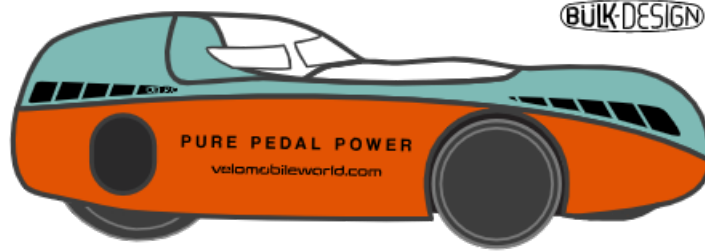

Bulk Urban

Comanda: 0000002252

Data: 01/10/2024

BÜLK URBAN

Optiune

Selectie

1.01 Buelk bottom	Pure Orange (RAL 2004)
1.02 Buelk Top	Turquoise (RAL 6027)
1.03 Mirror cone Buelk	not ordered
1.04 Buelk hotspot	Pure Orange (RAL 2004)
1.05 Buelk front cover	Turquoise (RAL 6027)
1.061 Hood option 1	Turquoise (RAL 6027)
1.062 Hood option 2	Turquoise (RAL 6027)
1.063 Hood option 3	not ordered
1.07 Buelk Derailleur cover	Carbon Transparent
2.01 Bulk light options	Head light+hotspot, blinkers, horn 12V+charger
2.011 Headlight Bulk	IQx Head light
2.012 Bulk front cover	standard
2.02 Bulk Cranks	Crank length 140 mm
2.021 Bulk BB holder	Standard
2.03 Bulk Chain ring	60T
2.04 Bulk small Chain ring	39T
2.041 Bulk U wheel covers	Yes
2.05 Bulk Front tyres	Contact urban 32-406
2.06 Bulk front rims	Alex Rims 406(301 grams)
2.07 Bulk brake option	90mm
2.071 Bulk Urban tanksteering	No
2.08 Bulk Luggage compartment	No
2.09 Bulk Mirror options	Left+Right Zefal
2.10 Bulk Bidon holder	No
2.11 Cat Eye Enduro CC-ED 400 Computer	No